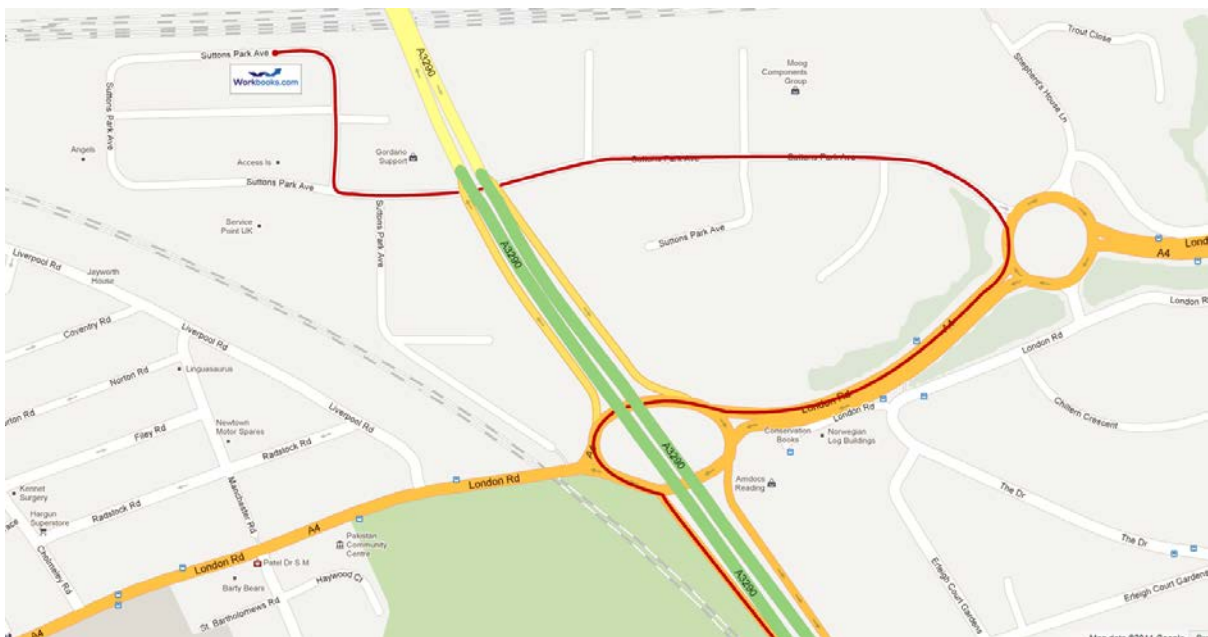

How to find us

By Car – from the M4:

Leave the M4 at junction 10, then join the A329(M) toward Reading. Exit onto the A4 (London Road) – signposted to Suttons Business Park – and take the 3rd exit on the roundabout. At the next roundabout, take the first exit onto Suttons Park Avenue and continue along this road and under the bridge. Take the 3rd turning on the left-hand side (a T-junction signposted to Units 1-10.) Then follow this road round to the left and the Workbooks office is on the left-hand side.

By train:

The Workbooks office is a short taxi journey from Reading mainline station.

Address: Unit 9, Suttons Business Park
Suttons Park Avenue
Reading, Berkshire
RG6 1AZ

If you have any problems, please call **0118 3030 100**.